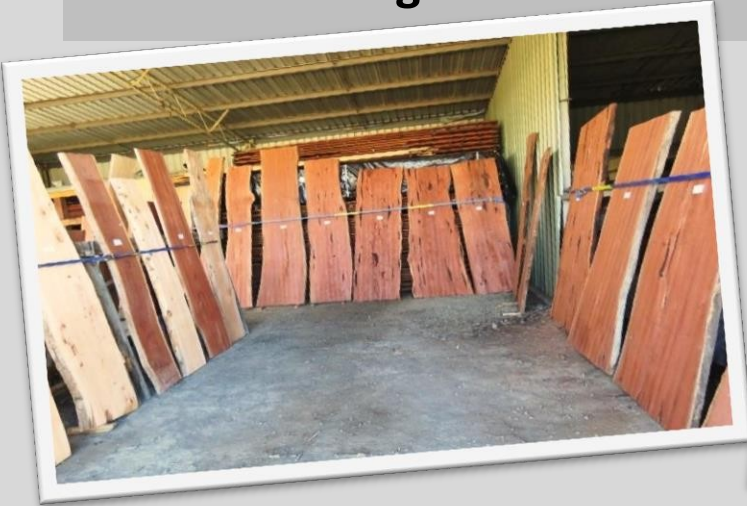

STOCK CLEARANCE AUCTION

Sunday 18th March 2018 Start Time 11am

Location- 31 Crichton Rd Kyabram 3620

Natural Edge Slabs and Dressed Furniture Timbers.

Unreserved clearance of dressed hardwood joinery/furniture boards and natural edge slabs. Comprising flooring, bar and bench tops, skirting, architrave, parquetry, decking, square posts, battens, screening. Over 150 lots to be sold by Auction.